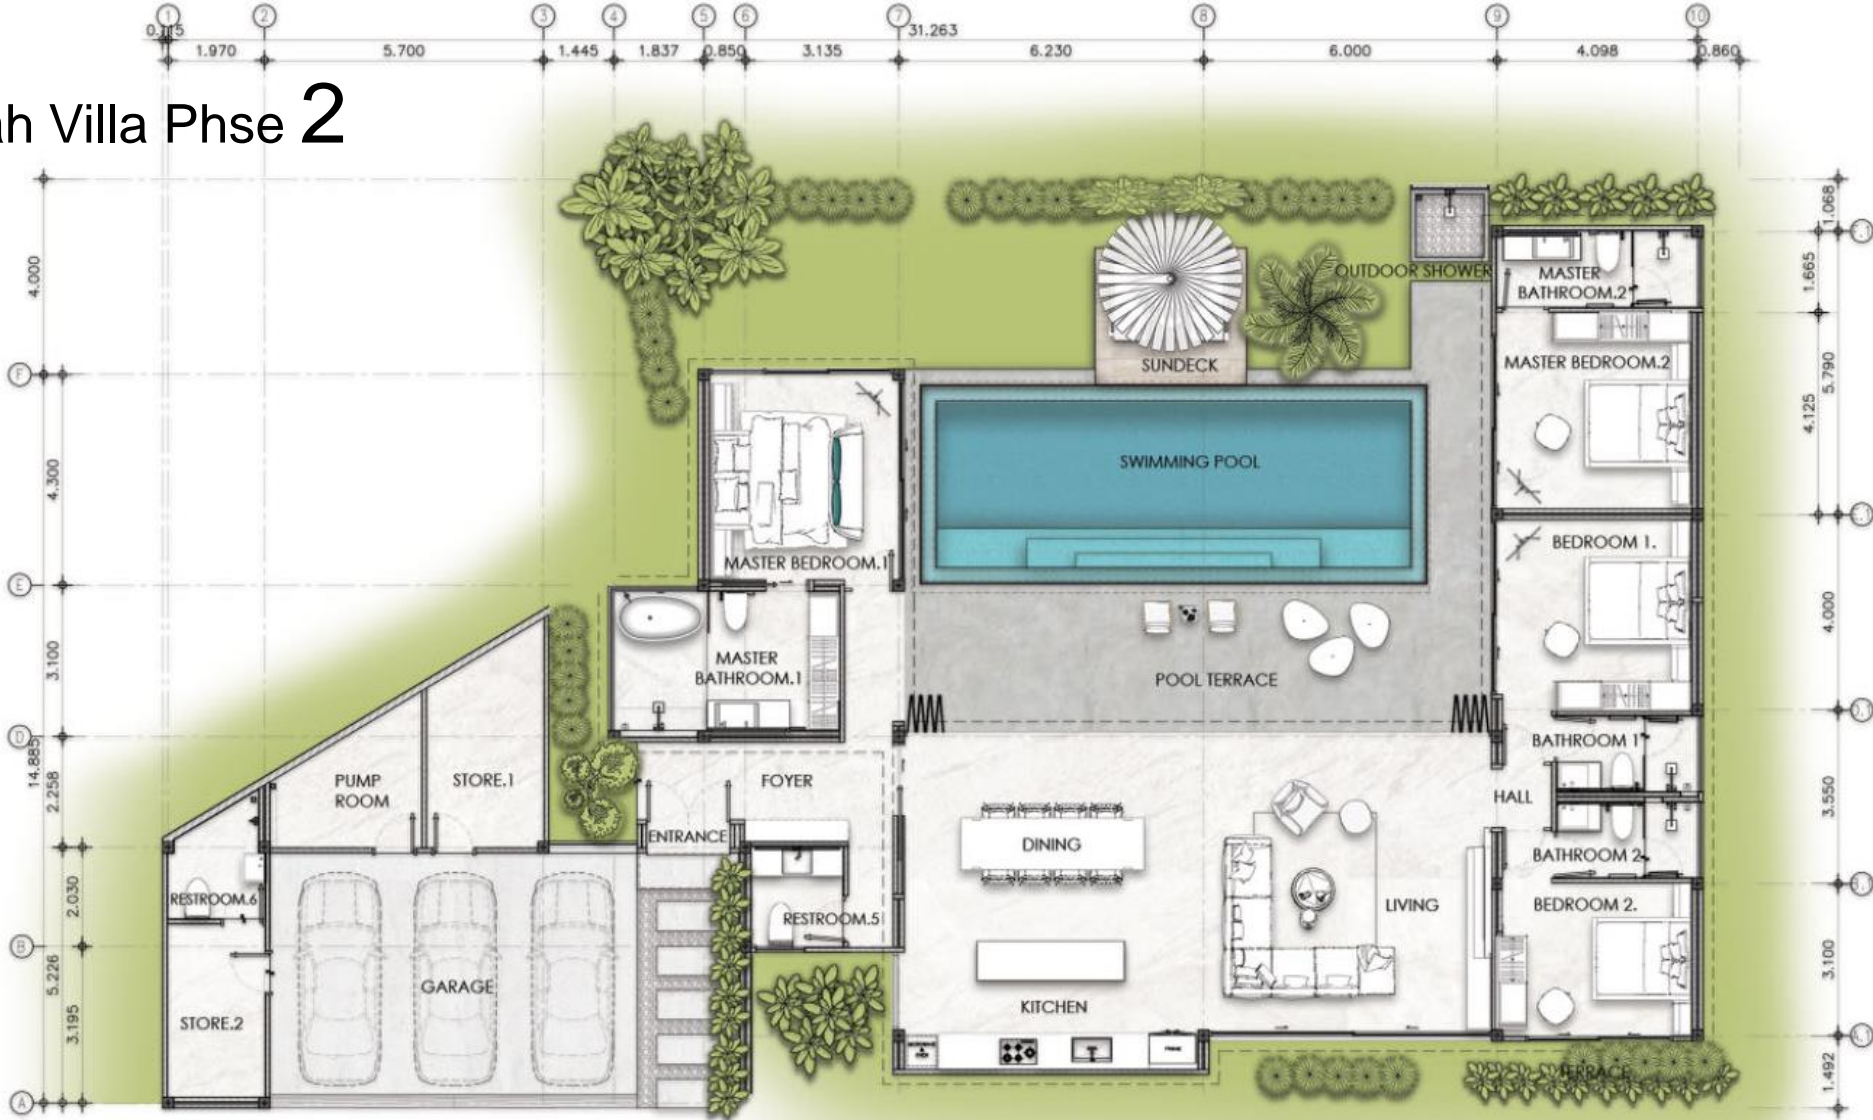

Asherah Villa Phase 2

Asherah Villa Phse 2

living room

直径100

高32

直径65

高39

Master bedroom

BAD ROOM 1-2

Kitchen

Color: Shallow Rice Apricot(浅米杏)

swimming pool