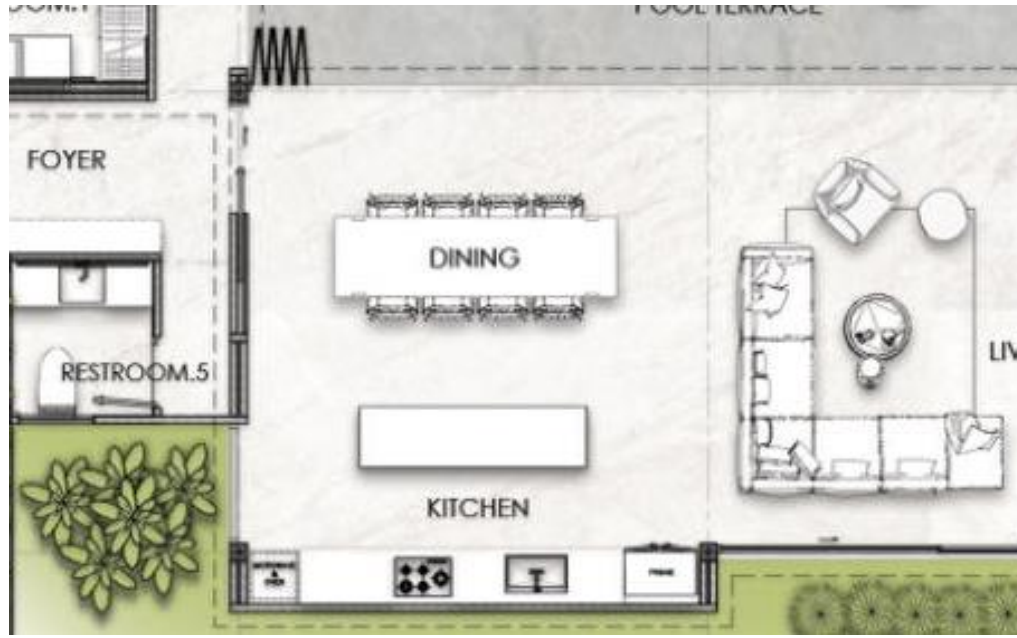

Asherah Villa Phase 2

Asherah Villa Phse 2

living room

直径100

高32

直径65

高39

Master bedroom

BAD ROOM 1-2

Kitchen

Color: Shallow Rice Apricot(浅米杏)

swimming pool